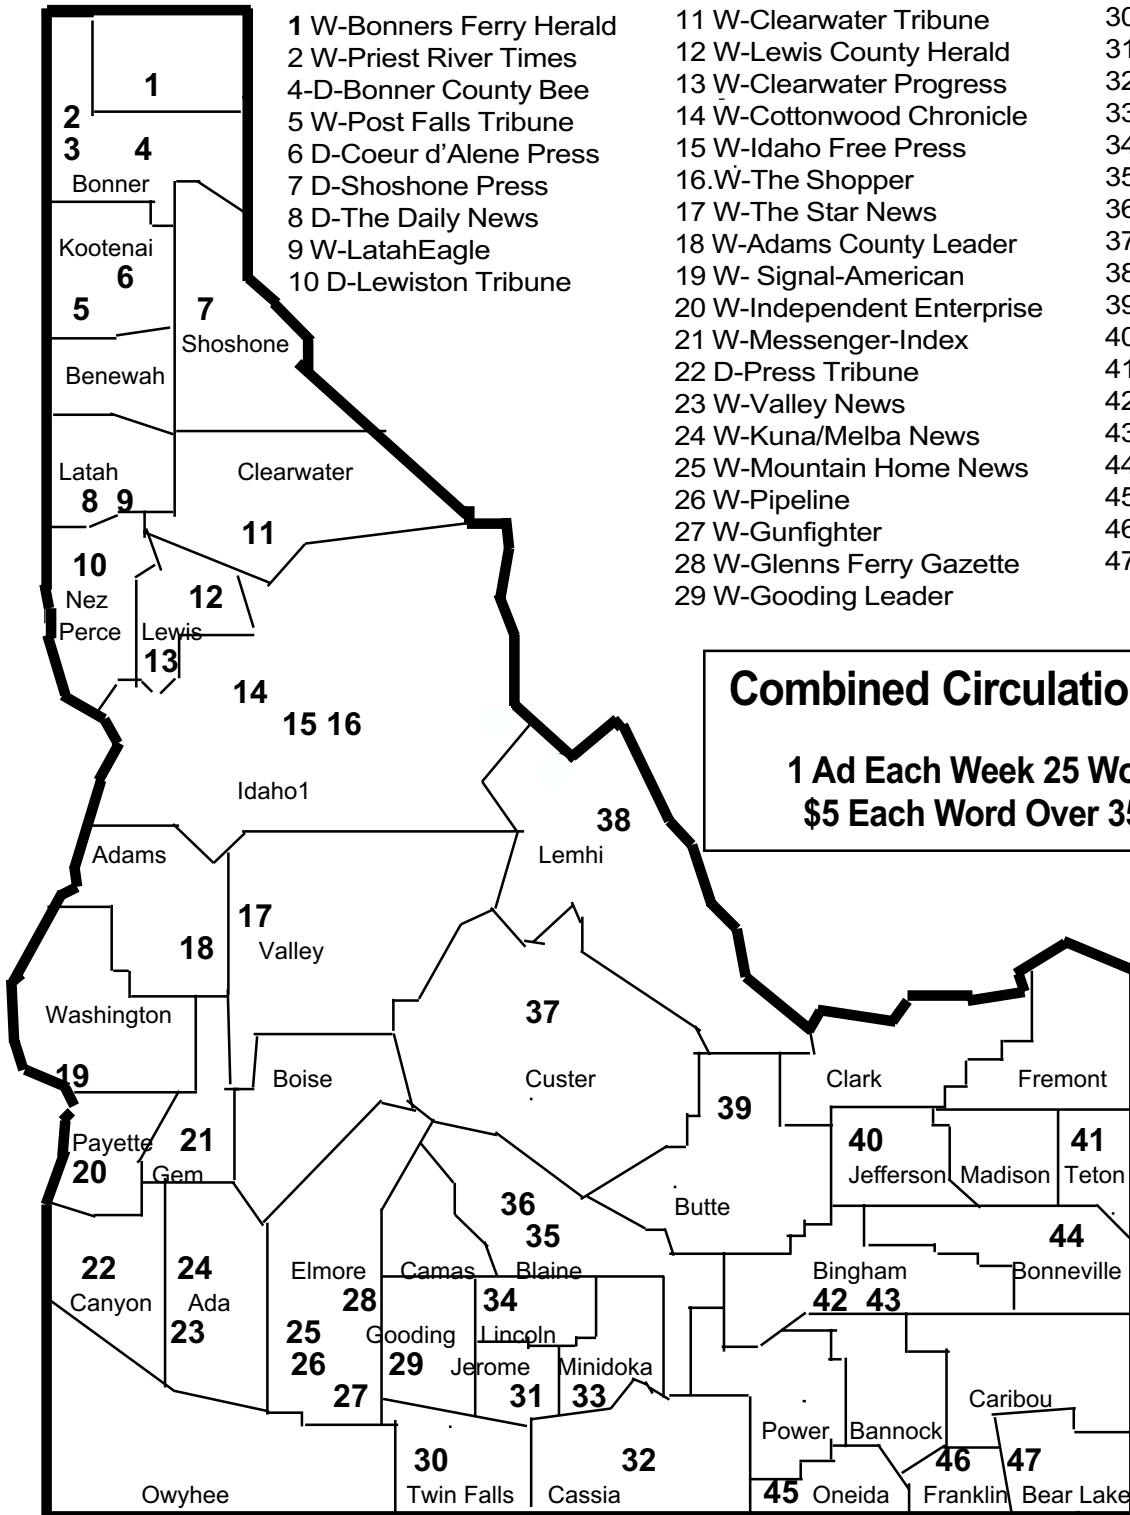

Cover Idaho

**With Your Classified Ad Order
In All Newspapers Listed Here!**

- 1 W-Bonnors Ferry Herald
- 2 W-Priest River Times
- 4-D-Bonner County Bee
- 5 W-Post Falls Tribune
- 6 D-Coeur d'Alene Press
- 7 D-Shoshone Press
- 8 D-The Daily News
- 9 W-LatahEagle
- 10 D-Lewiston Tribune

- 11 W-Clearwater Tribune
- 12 W-Lewis County Herald
- 13 W-Clearwater Progress
- 14 W-Cottonwood Chronicle
- 15 W-Idaho Free Press
- 16.W-The Shopper
- 17 W-The Star News
- 18 W-Adams County Leader
- 19 W- Signal-American
- 20 W-Independent Enterprise
- 21 W-Messenger-Index
- 22 D-Press Tribune
- 23 W-Valley News
- 24 W-Kuna/Melba News
- 25 W-Mountain Home News
- 26 W-Pipeline
- 27 W-Gunfighter
- 28 W-Glenns Ferry Gazette
- 29 W-Gooding Leader